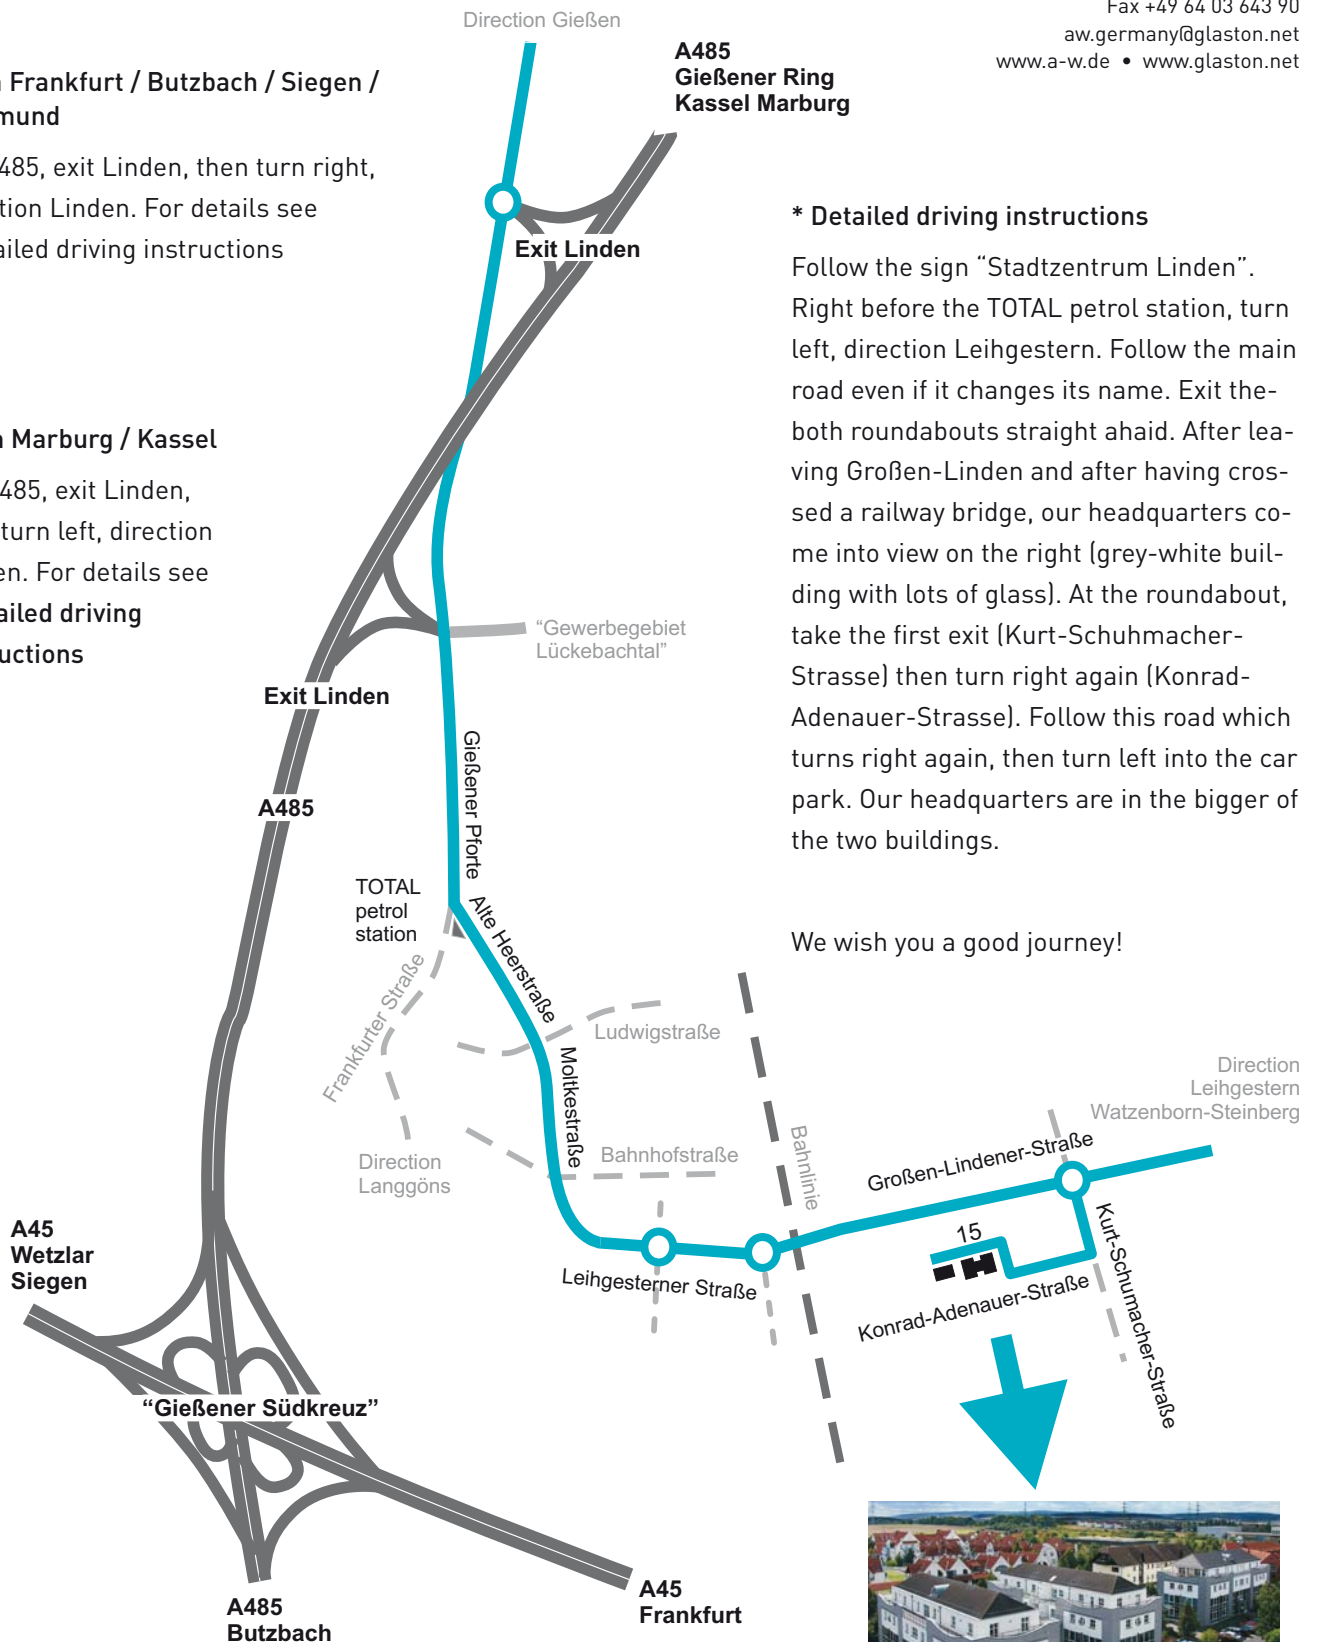

This is how you find us.

From Frankfurt / Butzbach / Siegen / Dortmund

Via A485, exit Linden, then turn right, direction Linden. For details see

*Detailed driving instructions

From Marburg / Kassel

Via A485, exit Linden, then turn left, direction Linden. For details see

*Detailed driving instructions

* Detailed driving instructions

Follow the sign “Stadtzentrum Linden”. Right before the TOTAL petrol station, turn left, direction Leihgestern. Follow the main road even if it changes its name. Exit the both roundabouts straight ahead. After leaving Großen-Linden and after having crossed a railway bridge, our headquarters come into view on the right (grey-white building with lots of glass). At the roundabout, take the first exit (Kurt-Schumacher-Strasse) then turn right again (Konrad-Adenauer-Strasse). Follow this road which turns right again, then turn left into the car park. Our headquarters are in the bigger of the two buildings.